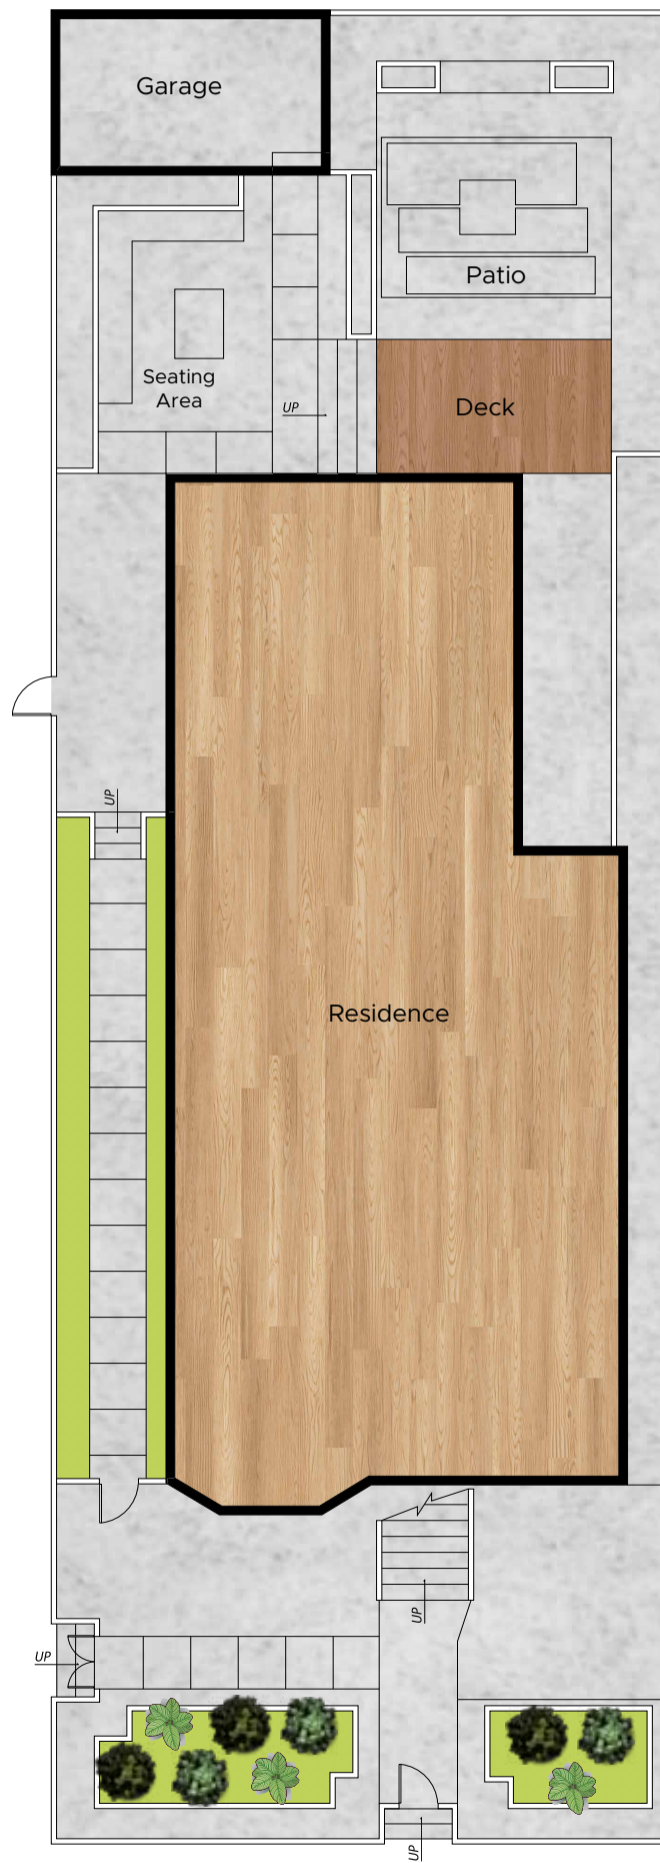

COMPASS 6301 HERZOG STREET

OAKLAND

Lower Level

Main Level

PRESENTED BY : JULIE GARDNER
DRE #: 01431765

DISCLAIMER: RENDERING BY OPEN HOMES PHOTOGRAPHY. ALL MEASUREMENTS ARE APPROXIMATE AND MAY NOT BE EXACT.
DO NOT RELY ON THE ACCURACY OF THIS FLOOR PLAN WHEN DETERMINING THE PRICE OF A PROPERTY OR MAKING DECISIONS
REGARDING BUYING OR SELLING OF PROPERTIES WITHOUT INDEPENDENT VERIFICATION.

6301 HERZOG STREET

OAKLAND

Site Plan

DISCLAIMER: RENDERING BY OPEN HOMES PHOTOGRAPHY. ALL MEASUREMENTS ARE APPROXIMATE AND MAY NOT BE EXACT.
DO NOT RELY ON THE ACCURACY OF THIS FLOOR PLAN WHEN DETERMINING THE PRICE OF A PROPERTY OR MAKING DECISIONS
REGARDING BUYING OR SELLING OF PROPERTIES WITHOUT INDEPENDENT VERIFICATION.